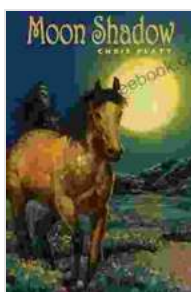

# Moon Shadow: Unlocking the Enigmatic World of Chris Platt

## **The Journey of a Visionary Artist**

Chris Platt, a celebrated contemporary artist, has captivated the art world with his enigmatic and evocative creations. His signature style, characterized by ethereal landscapes and haunting silhouettes against the backdrop of dreamlike atmospheres, has earned him international acclaim. Platt's quest for artistic expression began at an early age, driven by an insatiable curiosity and a deep connection to the natural world.